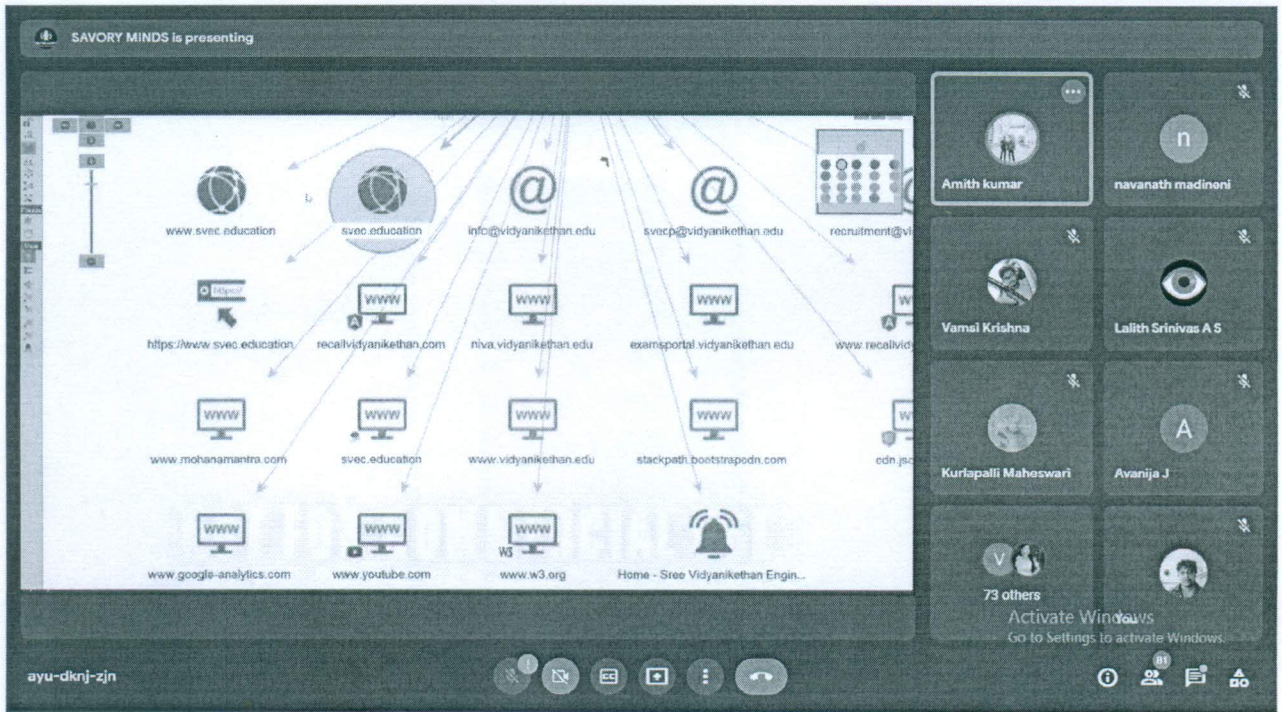

Mr.Amith Kumar delivering session on "DARKNET and OSINT"