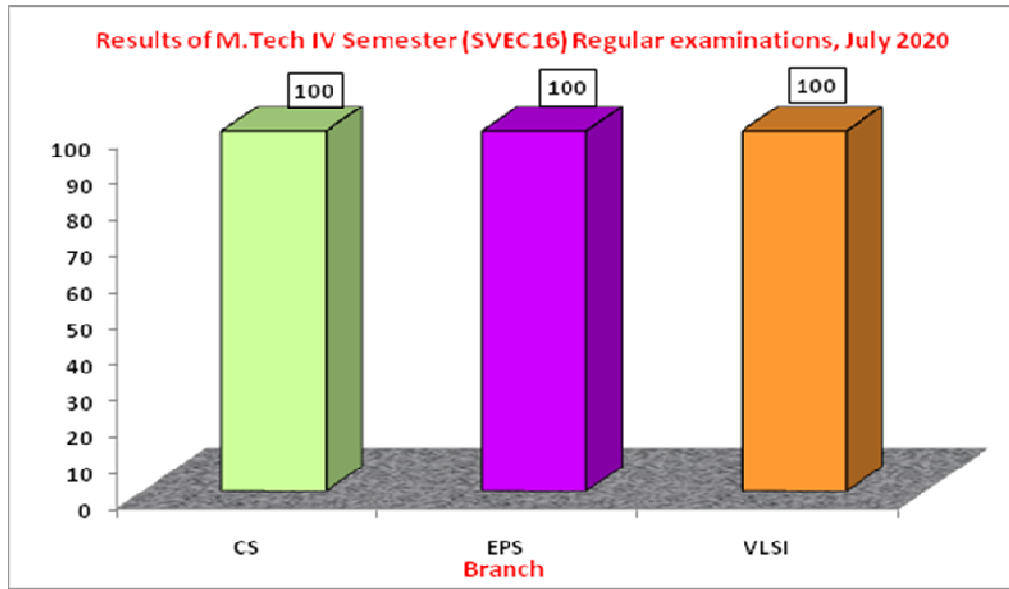

Results of M.Tech IV Semester (SVEC16) Regular examinations, July 2020

Branch	Registered	Passed	Pass %
CS	7	7	100.00
EPS	13	13	100.00
VLSI	14	14	100.00
Total	34	34	100.00

III. Details of students graduated (M.Tech) in the academic year 2019-2020 (2018 Admitted Batch) are furnished below.

Branch	Appeared	Graduated	Distinction	1st Class	2nd Class	Pass %
CS	7	7	6	1	-	100.00
EPS	13	13	13	-	-	100.00
VLSI	14	14	14	-	-	100.00
Total	34	34	33	1	0	100.00