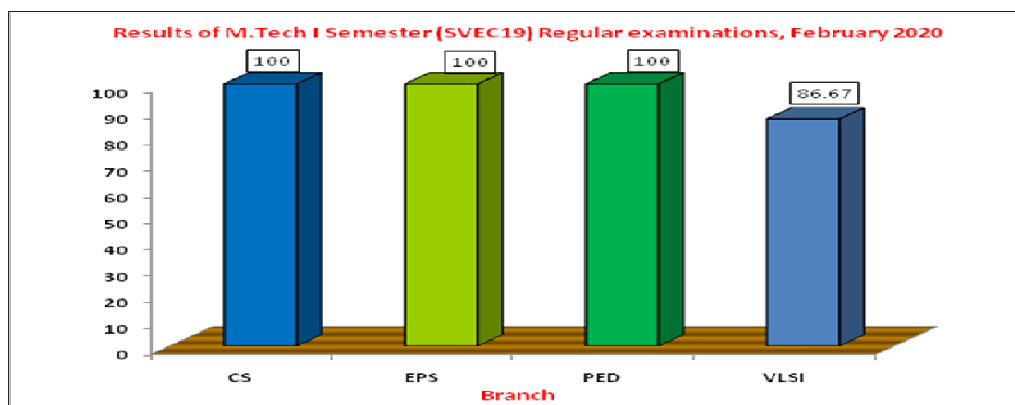

I and II Oral presentations of M.Tech III Semester Project Work Phase-I were conducted in the months of November 2019 and January 2020, respectively.

I and II Oral presentations of M.Tech IV Semester Project Work Phase-II were conducted in the months of May 2020 and June 2020 respectively.

II. Semester-end Examinations

Semester-end examinations for SVEC Autonomous Regulations conducted as detailed bellow.

M.Tech I Semester Regular/Supplementary and II Semester Supplementary in the month of February 2020 and the Results published on 29th February 2020.

M.Tech III Semester Regular examinations conducted in the month of January 2020 and the Results published on 6th February 2020.

M.Tech IV Semester Supplementary Examinations conducted in the month of March 2020 and the Results published on 14th March 2020.

M.Tech IV Semester Regular Examinations conducted in the month of July 2020 and the Results published on 5th August 2020.

M.Tech II Semester Regular/Supplementary and I Semester Supplementary examinations conducted in the month of December 2020 and the Results published on 8th January 2021.

The detailed results analyses for the regular examinations are furnished below:

Results of M.Tech I Semester (SVEC19) Regular examinations, February 2020

Branch	Registered	Passed	Pass %
CS	3	3	100.00
EPS	1	1	100.00
PED	3	3	100.00
VLSI	15	13	86.67
Total	22	20	90.91