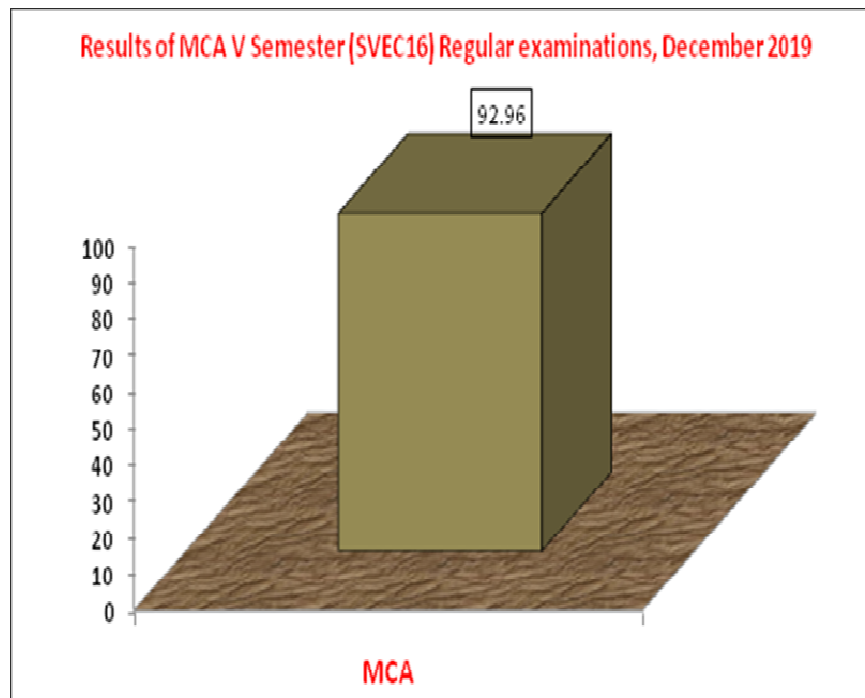

Results of MCA V Semester (SVEC16) Regular examinations, December 2019

Branch	Registered	Passed	Pass %
MCA	71	66	92.96