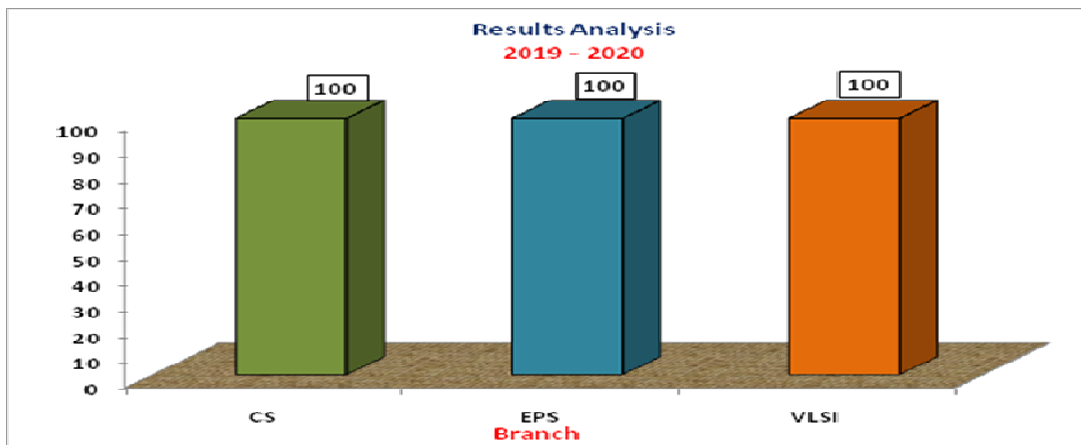

IV. Gold Medals and Branch Toppers of M.Tech (2017 Admitted Batch):

Branch Toppers			Rank
Name and H.T.No.	% of Marks	CGPA	
MACHA BABITHA 18121D0507	90.43 1899/2100	9.21	SVEC Gold Medal
DURGAM PRAVALLIKA 18121D0706	85.05 1786/2100	8.74	SVEC Gold Medal
C ASWINI 18121D5703	89.90 1888/2100	9.19	SVEC Gold Medal