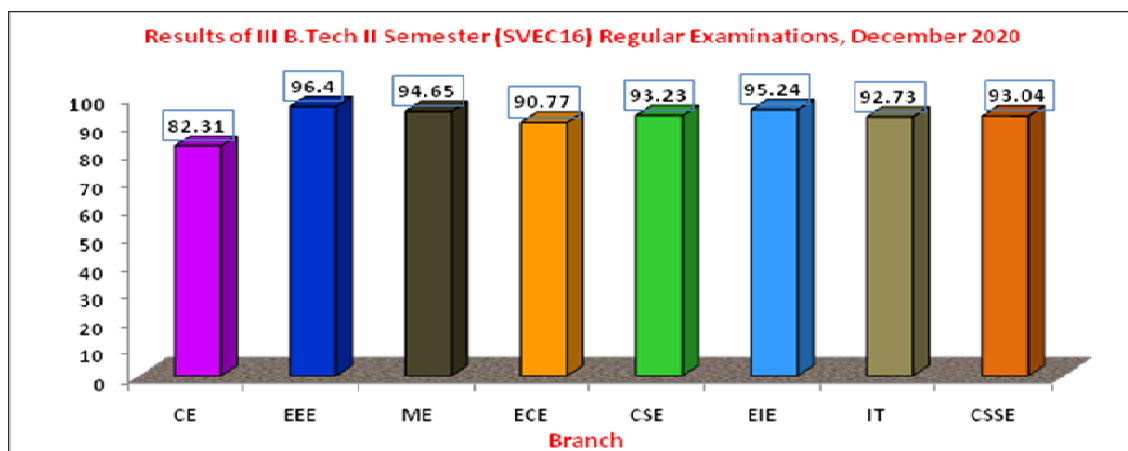

Results of III B.Tech II Semester (SVEC16) Regular Examinations, December 2020

Branch	Registered	Passed	Pass %
CE	130	107	82.31
EEE	250	241	96.4
ME	187	177	94.65
ECE	271	246	90.77
CSE	266	248	93.23
EIE	63	60	95.24
IT	110	102	92.73
CSSE	115	107	93.04
Total	1392	1288	92.53