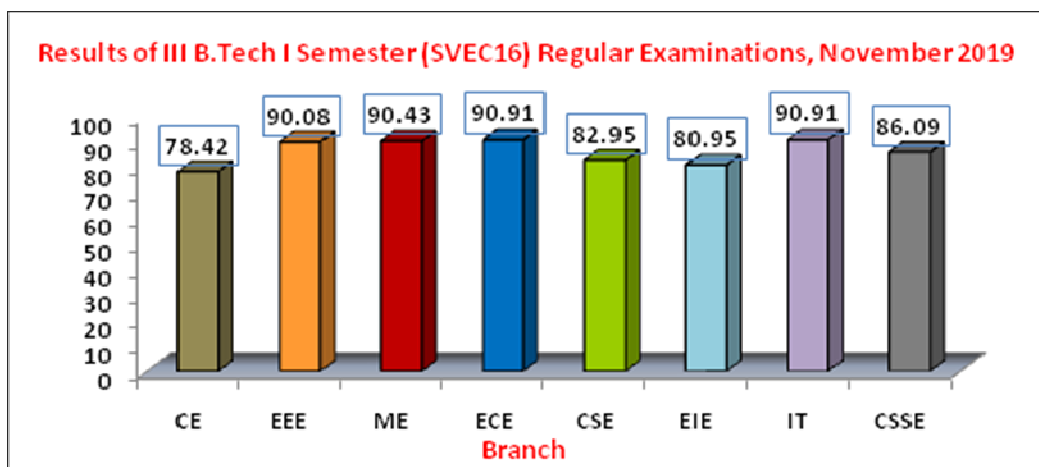

Results of III B.Tech I Semester (SVEC16) Regular Examinations, November 2019

Branch	Registered	Passed	Pass %
CE	139	109	78.42
EEE	252	227	90.08
ME	188	170	90.43
ECE	275	250	90.91
CSE	264	219	82.95
EIE	63	51	80.95
IT	110	100	90.91
CSSE	115	99	86.09
Total	1406	1225	87.13