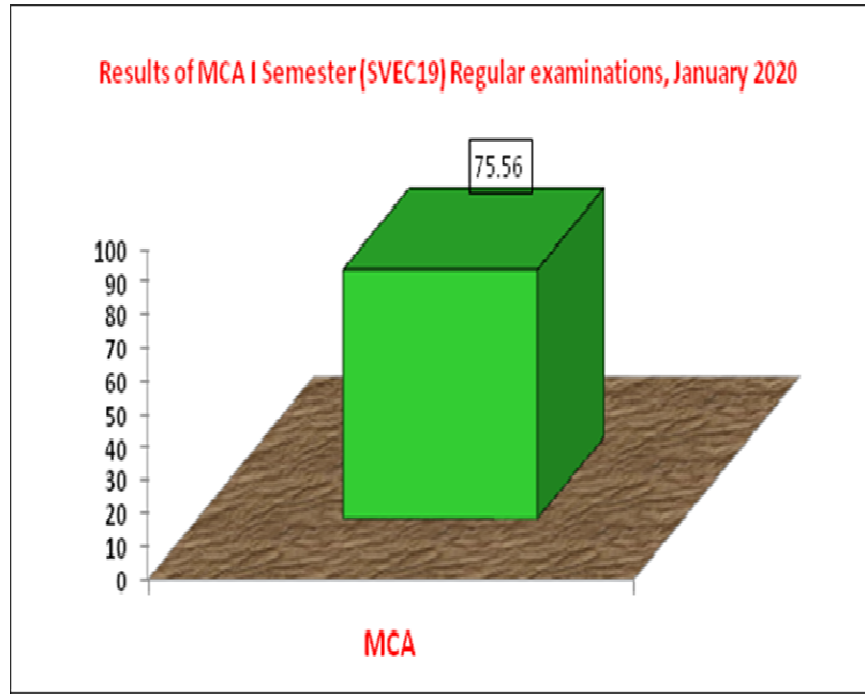

Results of MCA I Semester (SVEC19) Regular examinations, January 2020

Branch	Registered	Passed	Pass %
MCA	45	34	75.56