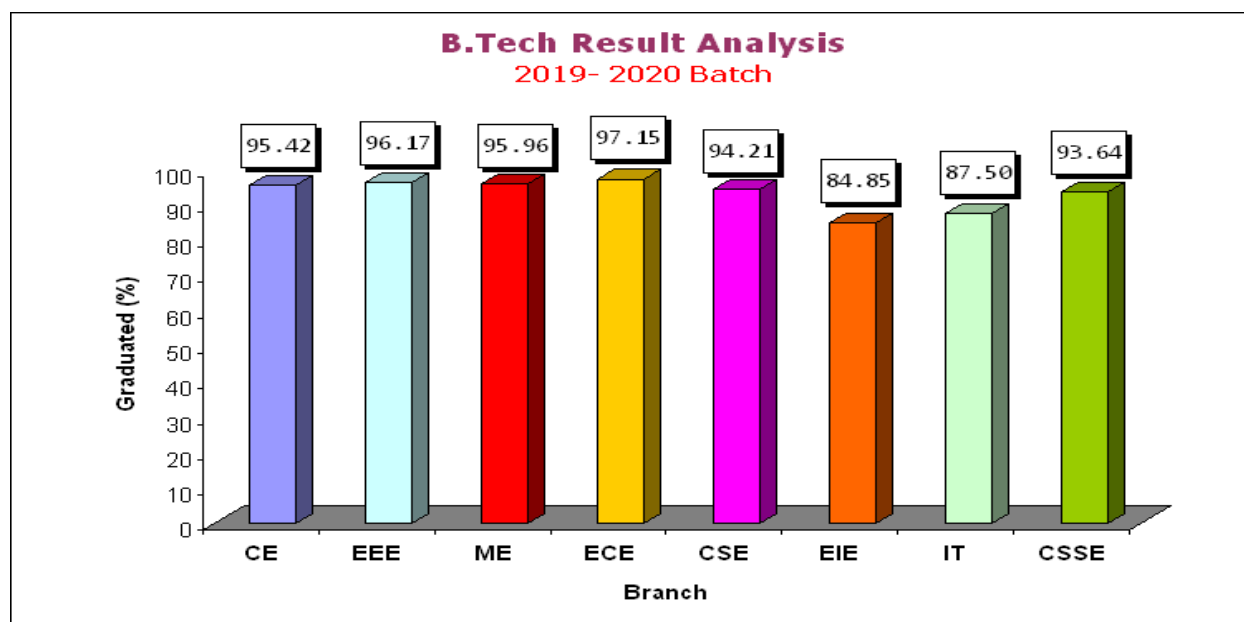

III Details of students graduated (B.Tech) in the academic year 2019-2020 (2016 Admitted Batch) are furnished below.

Branch	Registered	Graduated	Distinction	1st Class	2nd Class	Pass %
CE	131	125	72	44	9	95.42
EEE	261	251	159	83	9	96.17
ME	198	190	140	50	0	95.96
ECE	281	273	200	70	3	97.15
CSE	242	228	170	53	5	94.21
EIE	66	56	31	19	6	84.85
IT	112	98	67	26	5	87.50
CSSE	110	103	77	24	2	93.64
Total	1401	1324	916	369	39	94.50

IV. Gold Medals and Branch Toppers of B.Tech (2016 Admitted Batch):

Branch	Name and H.T.No.	% of Marks	CGPA	SVEC TOPPER
CE	D PRAGATHI 16121A0123	91.05 (5918/6500)	9.15	SVEC Gold Medal
EEE	KUNCHA HARATHI 16121A02A5	90.97 (5913/6500)	9.16	SVEC Gold Medal
ME	KALAPATI PRASANNA TEJA 16121A0371	92.62 (6020/6500)	9.27	SVEC Gold Medal
ECE	GAVVALA MANASA 16121A0483	92.00 (5980/6500)	9.28	SVEC Gold Medal
CSE	NANABALA CHIRADEEP 16121A05F7	91.35 (5938/6500)	9.19	SVEC Gold Medal
EIE	THATAVARTHI VENKATA NAGA MANIDEEP 16121A1064	89.77 (5835/6500)	8.96	SVEC Gold Medal
IT	JAYAVARAM DEEKSHITHA 16121A1237	91.95 (5977/6500)	9.22	SVEC Gold Medal
CSSE	THOTA RAMYA SRI 16121A15A9	91.48 (5946/6500)	9.21	SVEC Gold Medal