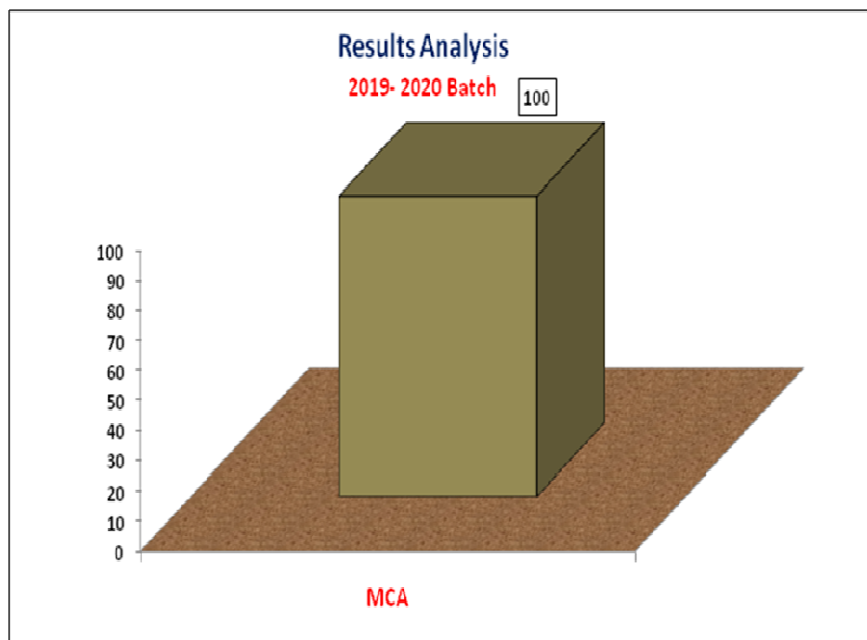

III. Details of students graduated (MCA) in the academic year 2019-2020 (2017 Admitted Batch) are furnished below.

Branch	Appeared	Graduated	Distinction	1st Class	2nd Class	Pass %
MCA	64	64	53	11	—	100.00

IV. Gold Medals and Branch Toppers of MCA (2017 Admitted Batch):

Branch Topper			Rank
Name and H.T.No.	% of Marks	CGPA	
GANTA DEVENDRA 17121F0018	87.56 3765/4300	8.71	SVEC Gold Medal