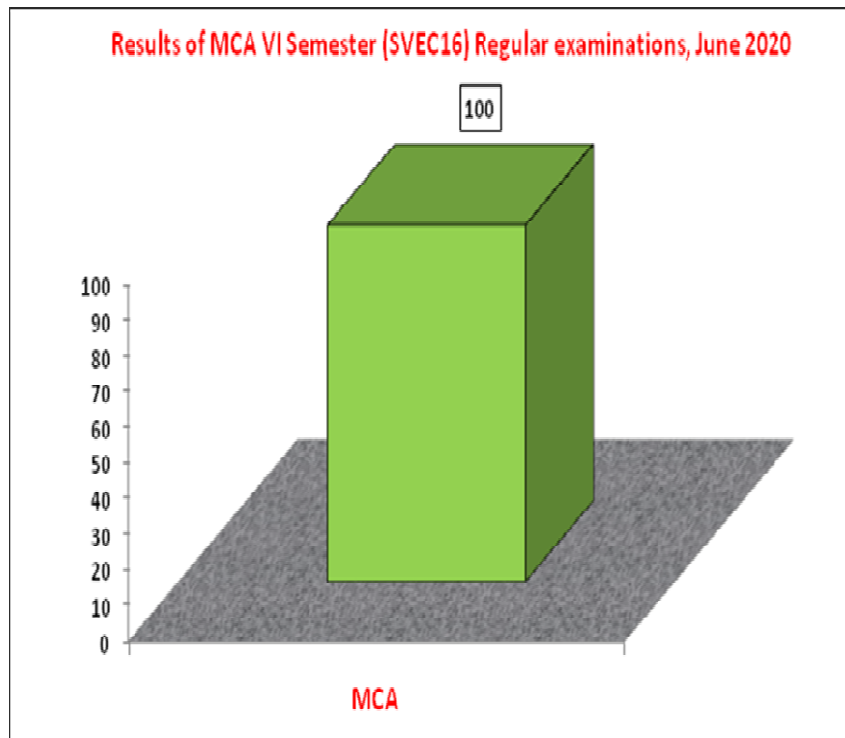

Results of MCA VI Semester (SVEC16) Regular examinations, June 2020

Branch	Registered	Passed	Pass %
MCA	64	64	100.00