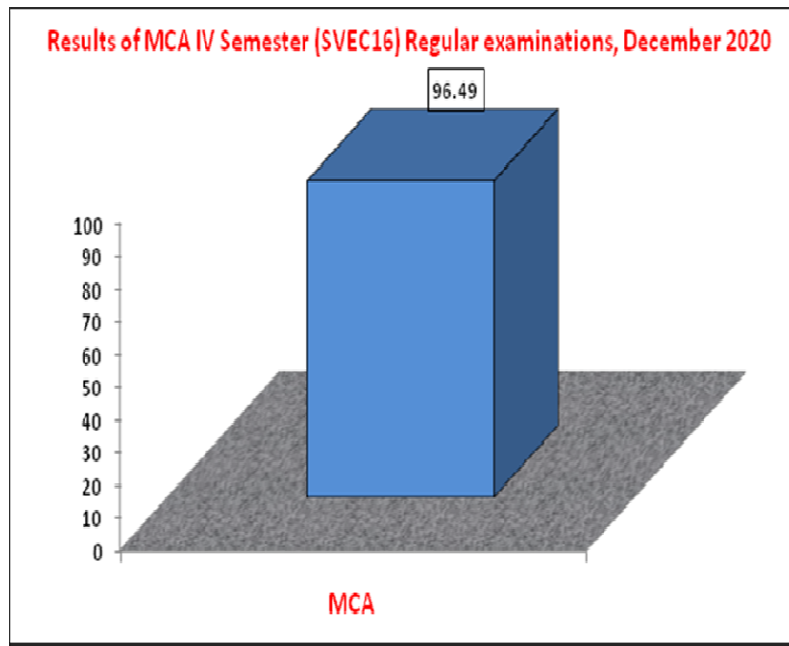

Results of MCA IV Semester (SVEC16) Regular examinations, December 2020

Branch	Registered	Passed	Pass %
MCA	57	55	96.49