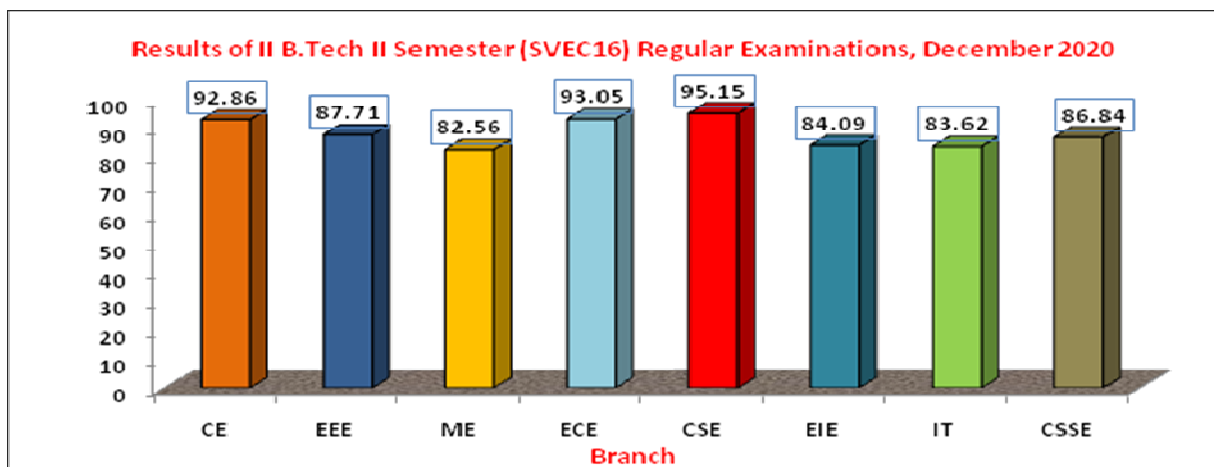

Results of II B.Tech II Semester (SVEC16) Regular Examinations, December 2020

Branch	Registered	Passed	Pass %
CE	140	130	92.86
EEE	236	207	87.71
ME	195	161	82.56
ECE	259	241	93.05
CSE	268	255	95.15
EIE	44	37	84.09
IT	116	97	83.62
CSSE	114	99	86.84
Total	1372	1227	89.43