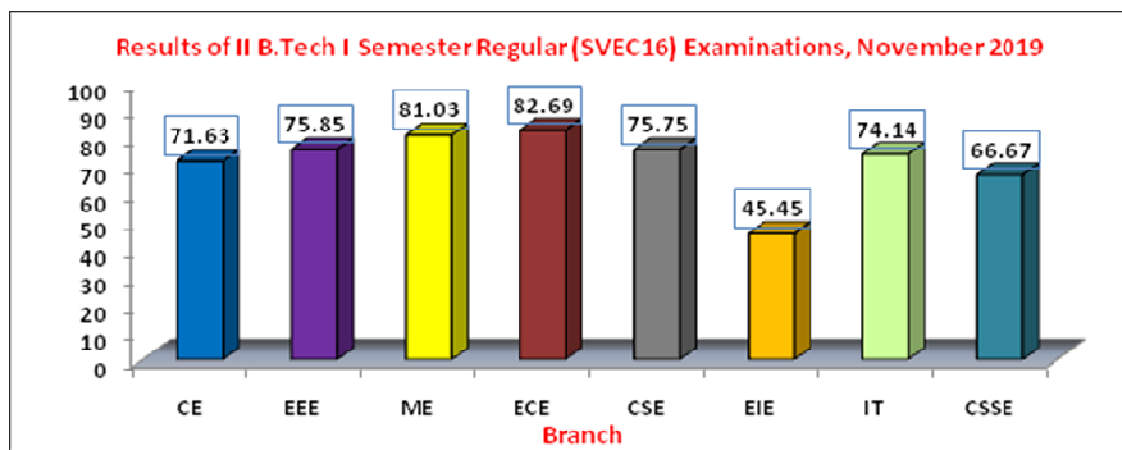

Results of II B.Tech I Semester Regular (SVEC16) Examinations, November 2019

Branch	Registered	Passed	Pass %
CE	141	101	71.63
EEE	236	179	75.85
ME	195	158	81.03
ECE	260	215	82.69
CSE	268	203	75.75
EIE	44	20	45.45
IT	116	86	74.14
CSSE	114	76	66.67
Total	1374	1038	75.55