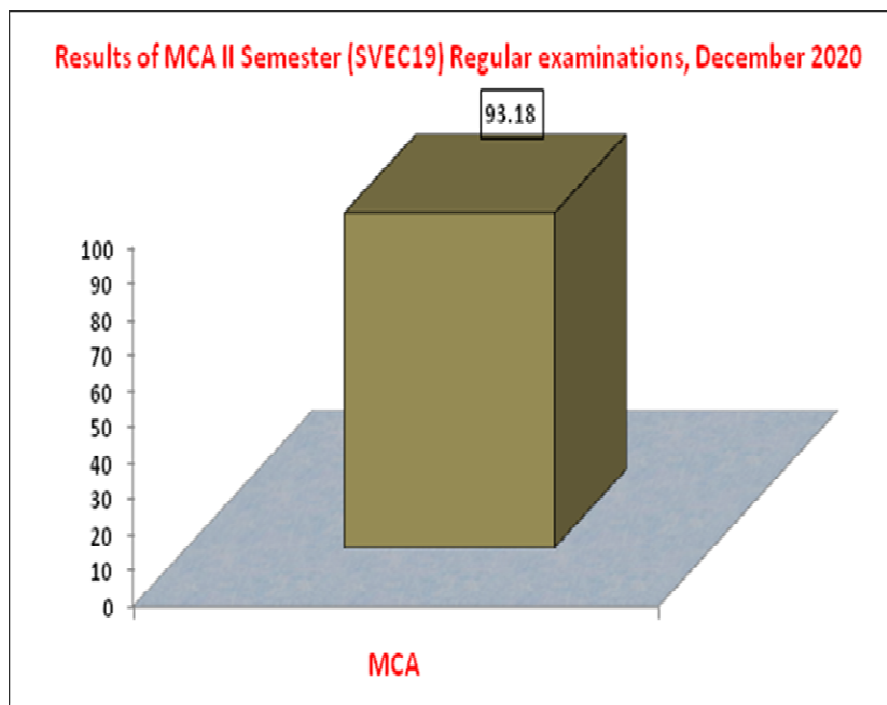

Results of MCA II Semester (SVEC19) Regular examinations, December 2020

Branch	Registered	Passed	Pass %
MCA	44	41	93.18