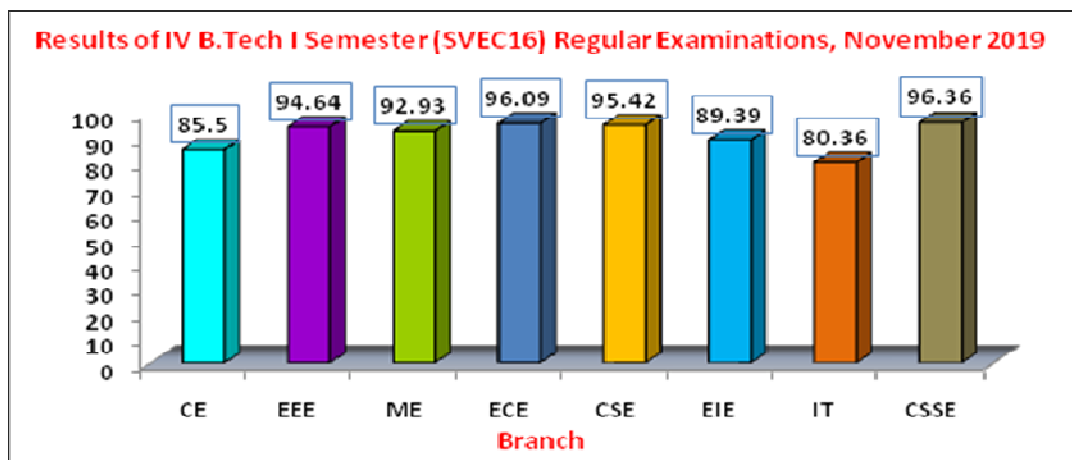

Results of IV B.Tech I Semester (SVEC16) Regular Examinations, November 2019

Branch	Registered	Passed	Pass %
CE	131	112	85.50
EEE	261	247	94.64
ME	198	184	92.93
ECE	281	270	96.09
CSE	240	229	95.42
EIE	66	59	89.39
IT	112	90	80.36
CSSE	110	106	96.36
Total	1399	1297	92.71