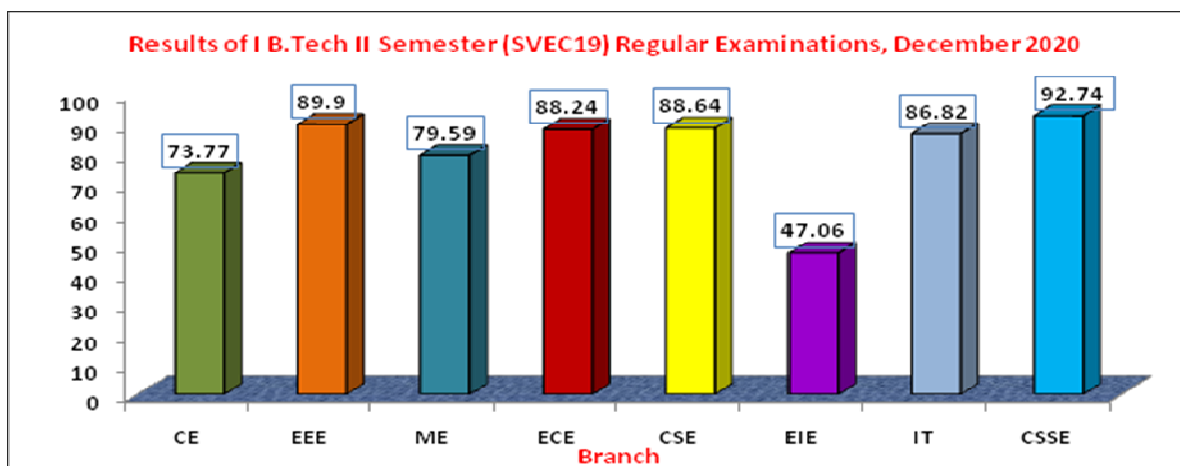

Results of I B.Tech II Semester (SVEC19) Regular Examinations, December 2020

Branch	Registered	Passed	Pass %
CE	122	90	73.77
EEE	208	187	89.90
ME	147	117	79.59
ECE	238	210	88.24
CSE	273	242	88.64
EIE	51	24	47.06
IT	129	112	86.82
CSSE	124	115	92.74
Total	1292	1097	84.91