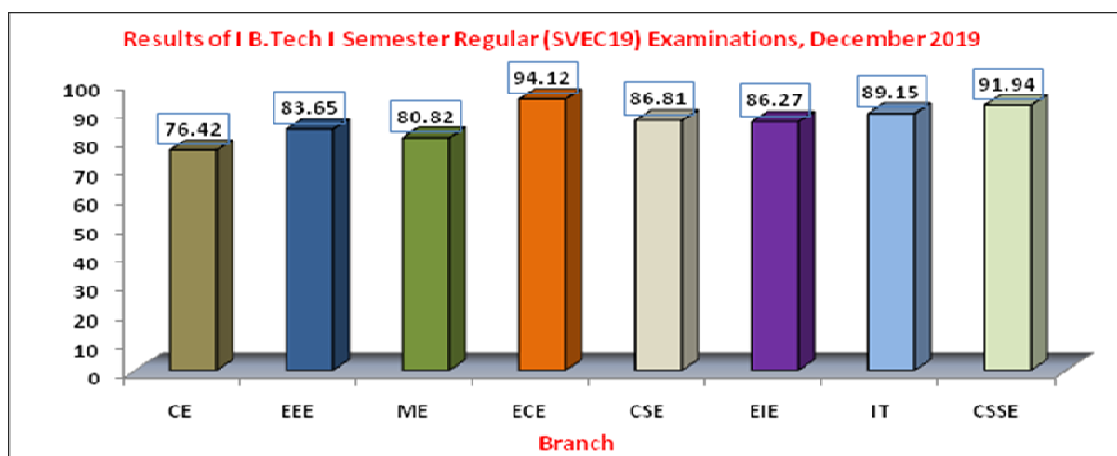

Results of I B.Tech I Semester Regular (SVEC19) Examinations, December 2019

Branch	Registered	Passed	Pass %
CE	123	94	76.42
EEE	208	174	83.65
ME	146	118	80.82
ECE	238	224	94.12
CSE	273	237	86.81
EIE	51	44	86.27
IT	129	115	89.15
CSSE	124	114	91.94
Total	1292	1120	86.69