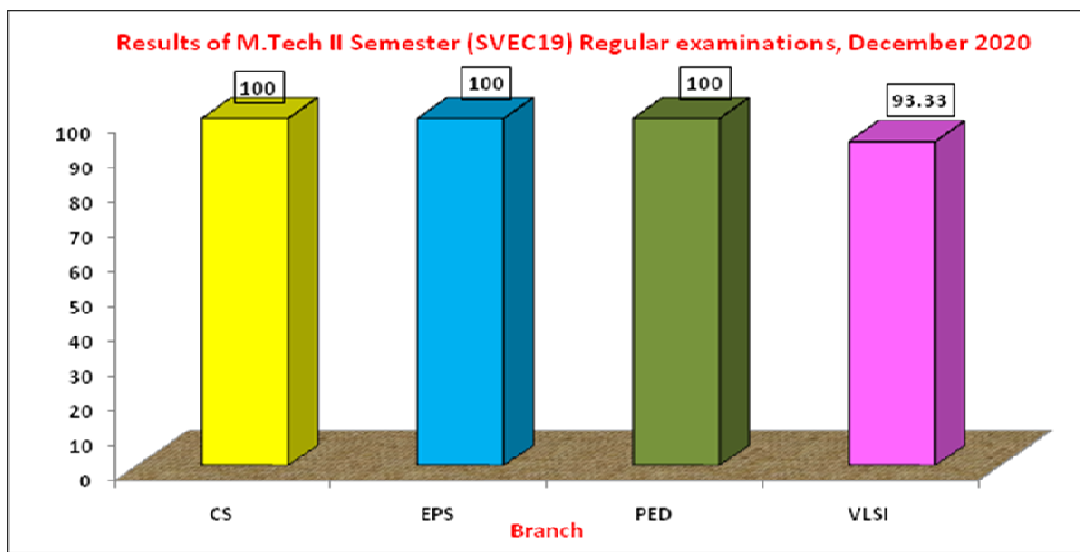

Results of M.Tech II Semester (SVEC19) Regular examinations, December 2020

Branch	Registered	Passed	Pass %
CS	3	3	100
EPS	1	1	100
PED	3	3	100
VLSI	15	14	93.33
Total	22	21	95.45