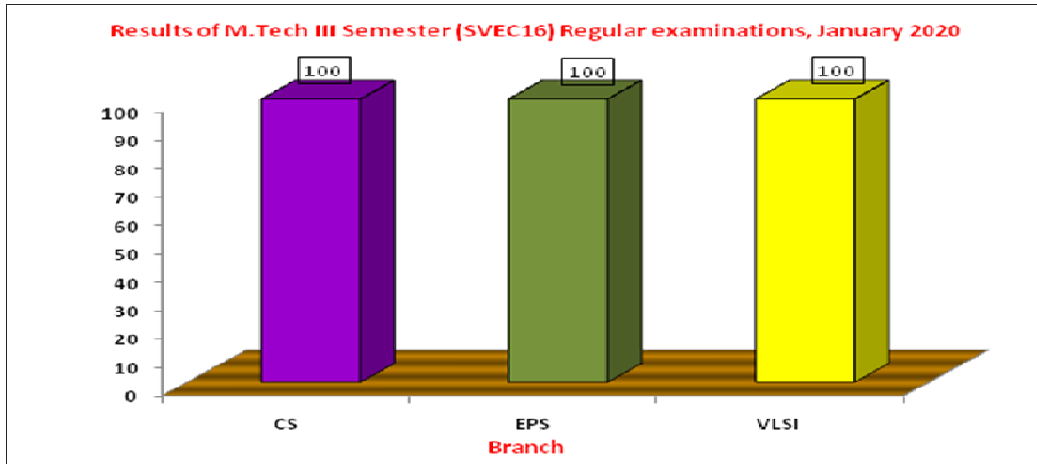

Results of M.Tech III Semester (SVEC16) Regular examinations, January 2020

Branch	Registered	Passed	Pass %
CS	7	7	100.00
EPS	14	14	100.00
VLSI	14	14	100.00
Total	35	35	100.00